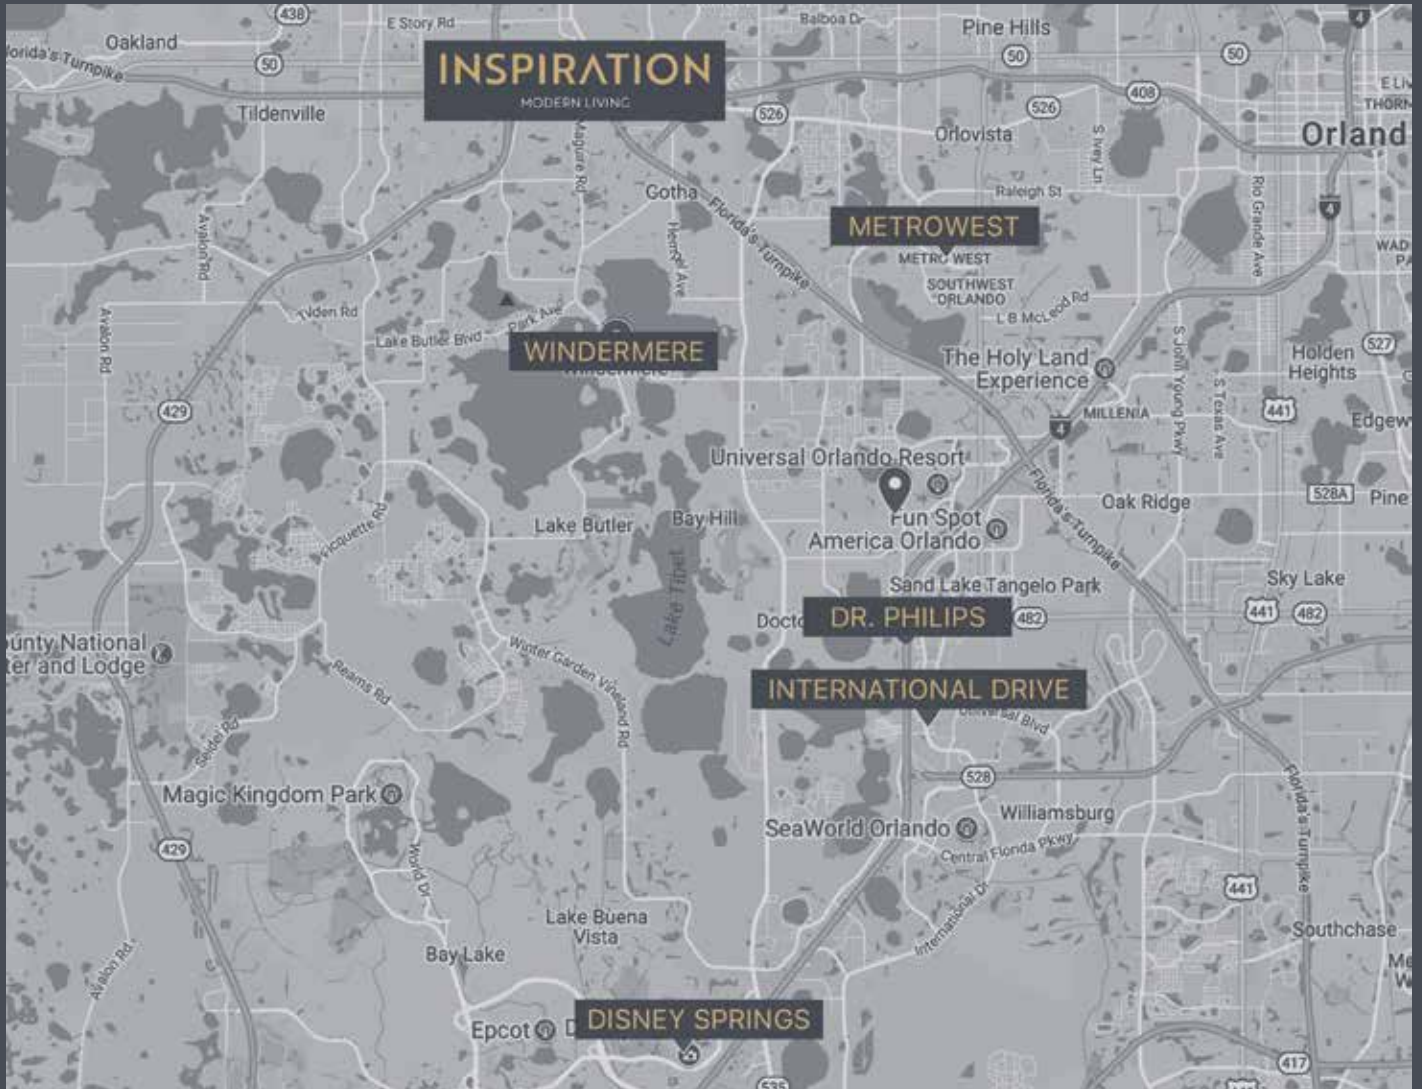

# PRIME LOCATION

820 TOMYN BLVD, Ocoee, FL 34761

[www.inspirationflorida.com](http://www.inspirationflorida.com)

DEVELOPMENT